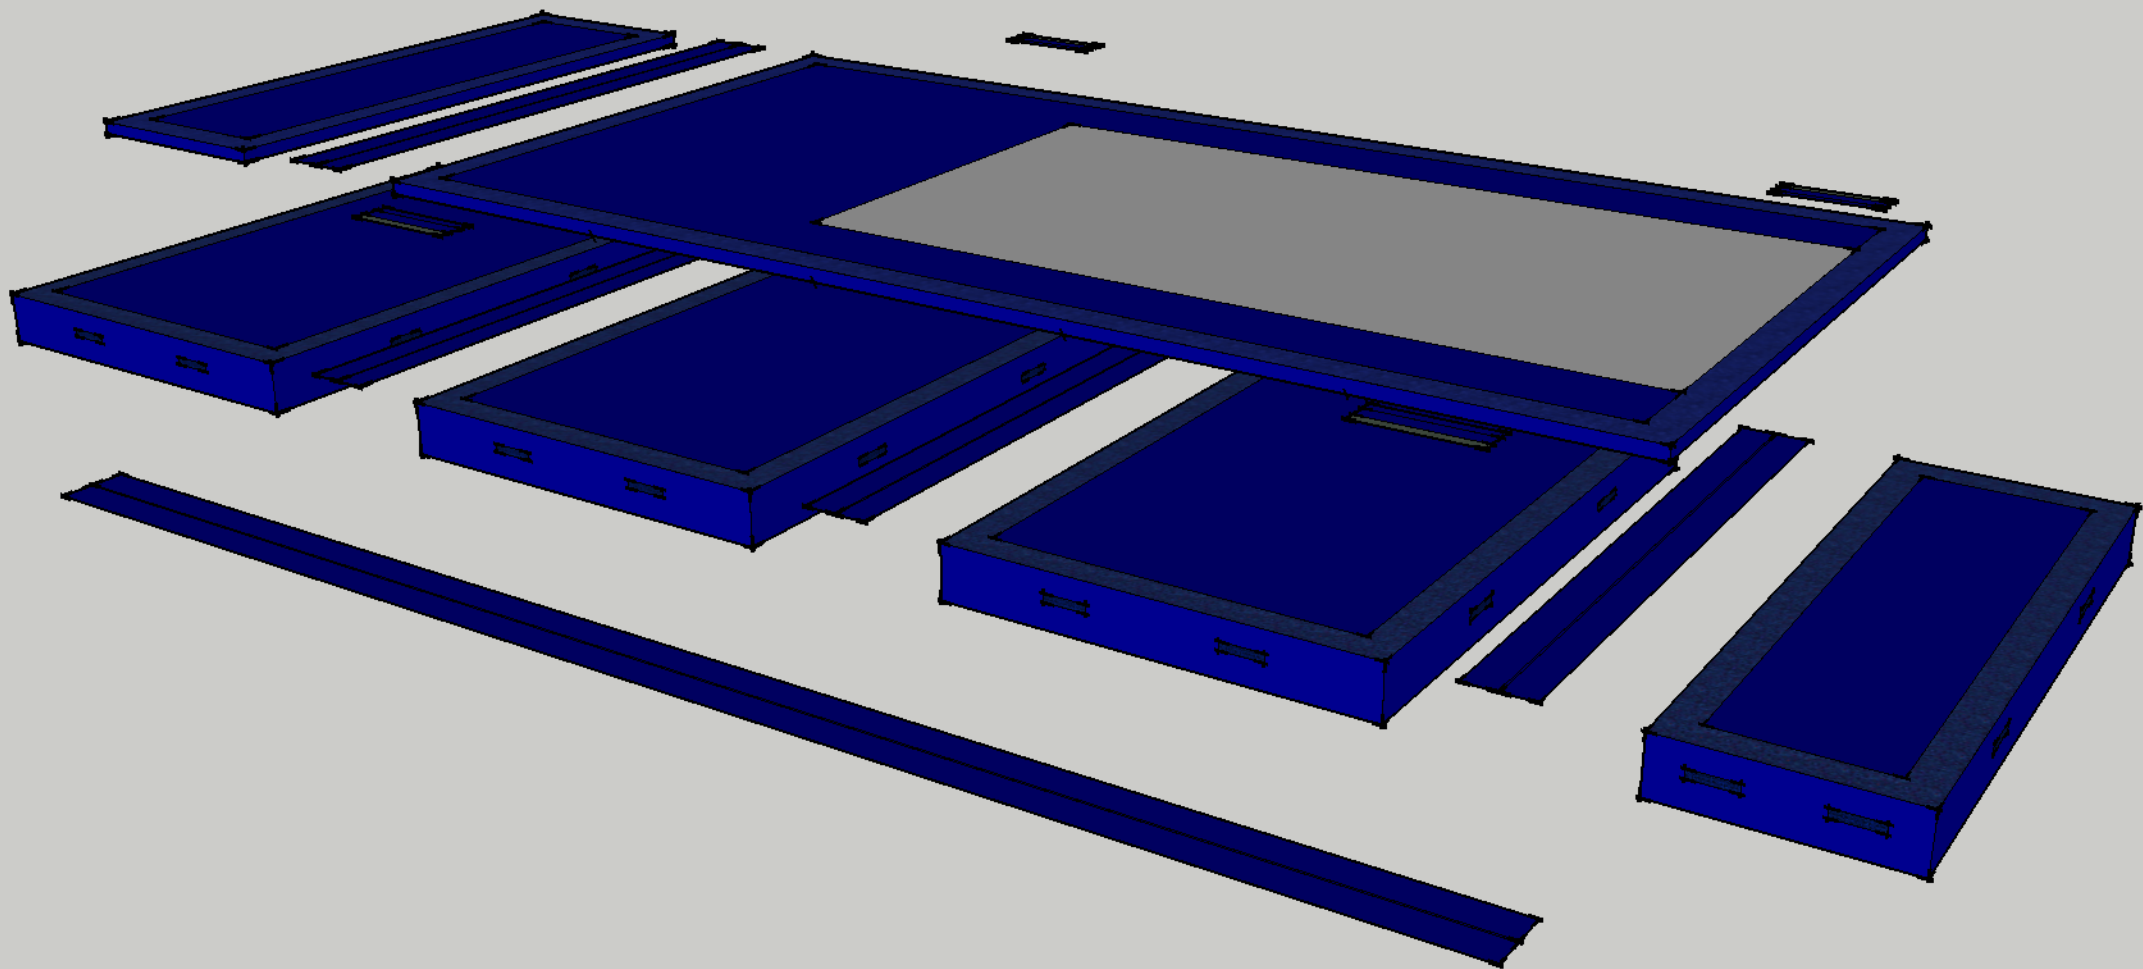

Euro Gymnastic Equipment

Teamgym setup 2015

Euro Gymnastic Equipment

Teamgym setup 2015

5 meter

7 meter

4 meter

0,5 meter

500mm

2 meter

3 meter

4 meter

600mm

Euro Gymnastic Equipment

Teamgym setup 2015

Euro Gymnastic Equipment