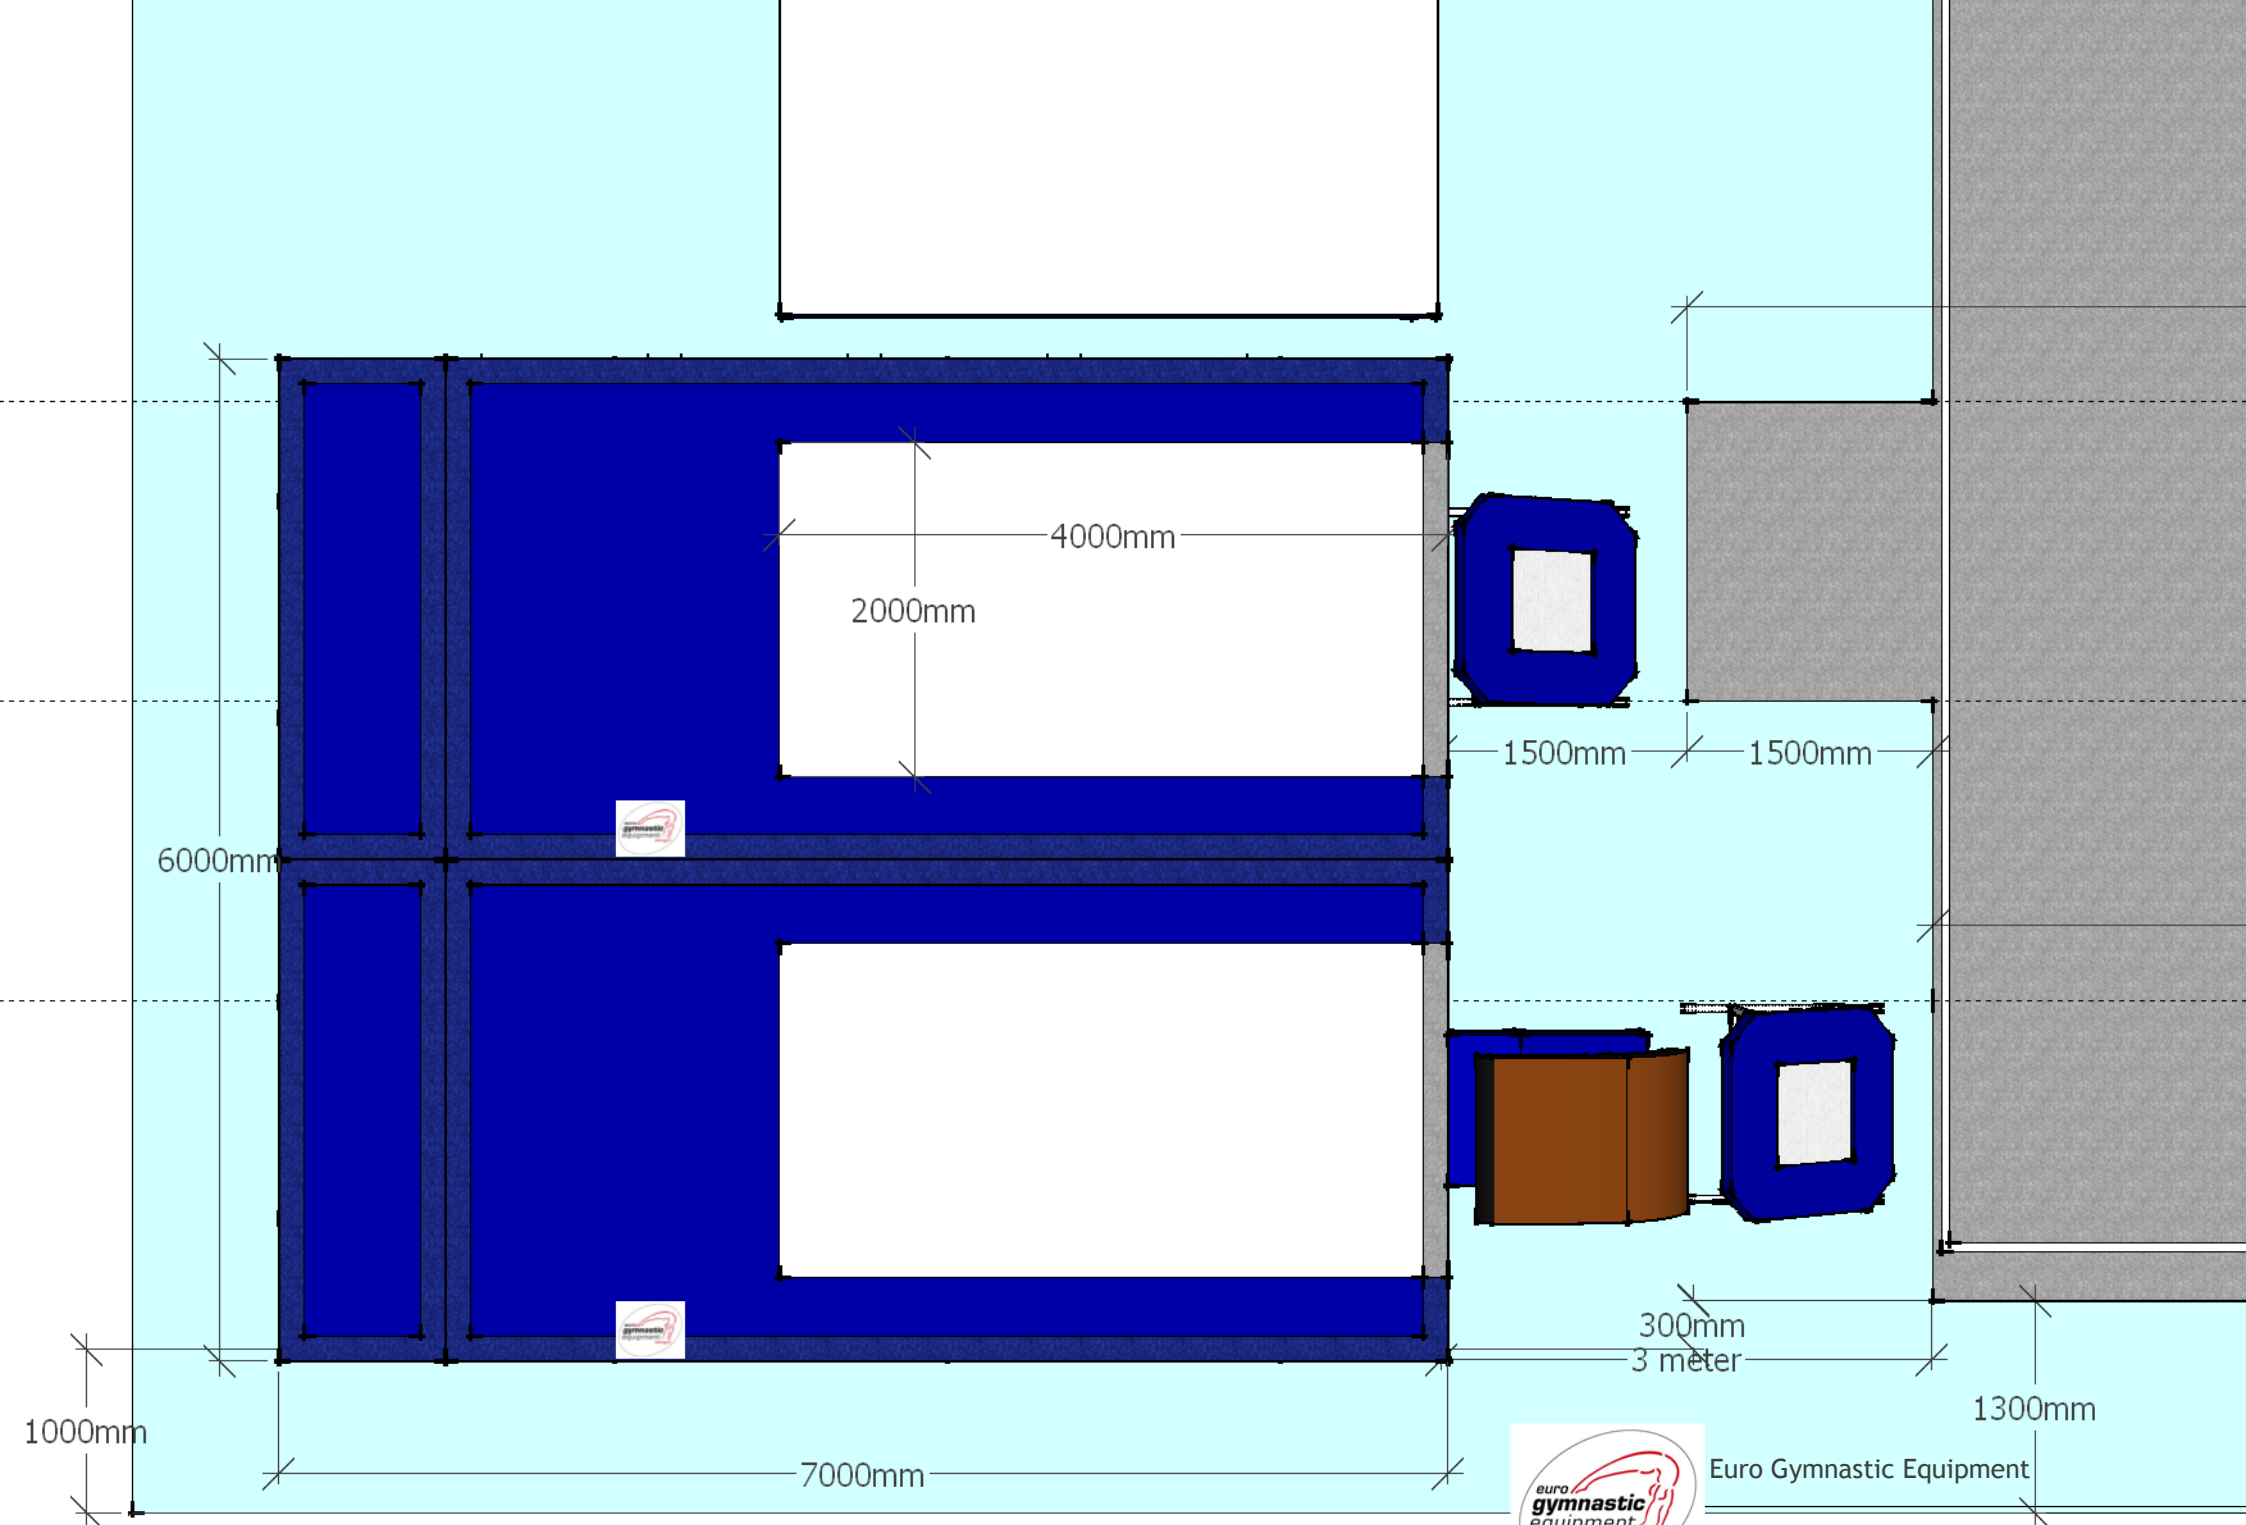

Euro Gymnastic Equipment

Teamgym setup 2015

Euro Gymnastic Equipment

Teamgym setup 2015

5 meter

7 meter

4 meter

0,5 meter

500mm

2 meter

3 meter

4 meter

600mm

Euro Gymnastic Equipment

Teamgym setup 2015

Euro Gymnastic Equipment